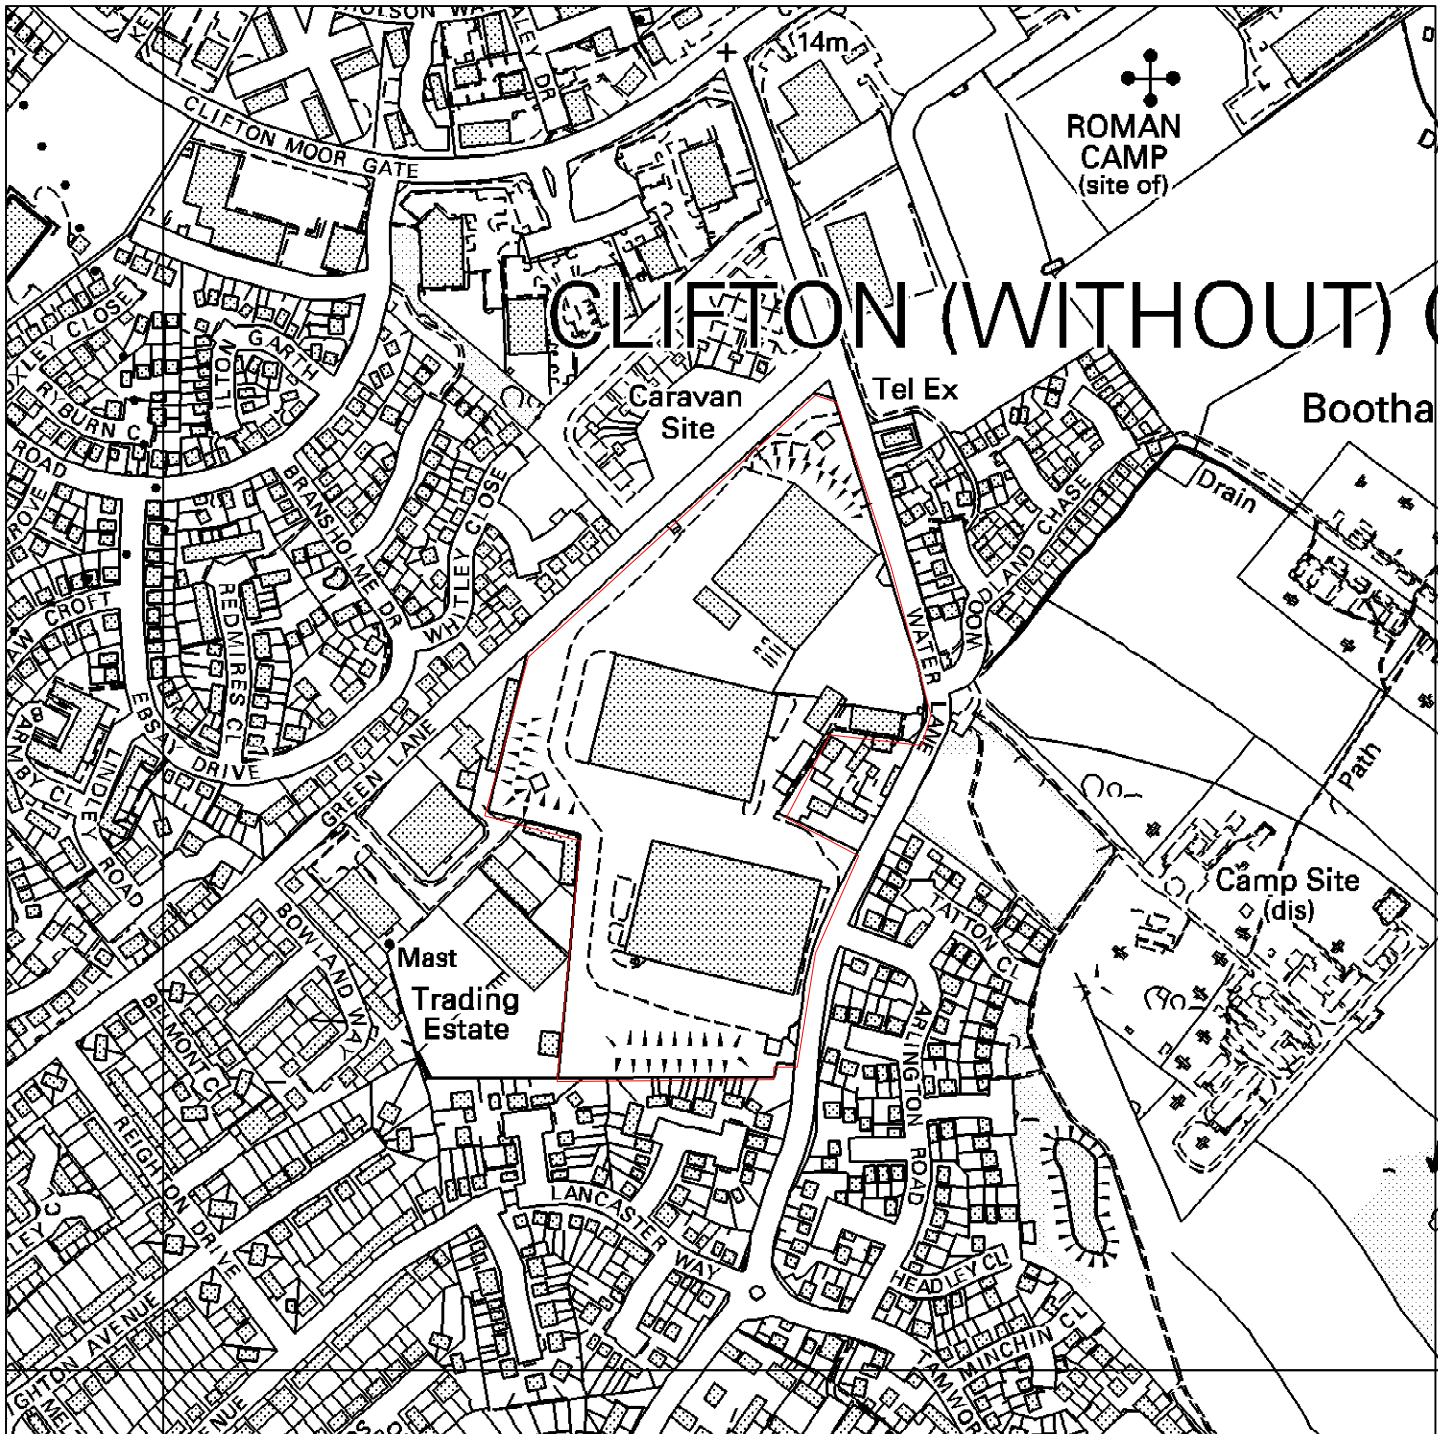

Cliftn Grain Stores

07/01992/OUTM

GIS by ESRI (UK)

Scale : 1:5000

Reproduced from the Ordnance Survey map with the permission of the Controller of Her Majesty's Stationery Office © Crown Copyright 2000.

Unauthorised reproduction infringes Crown Copyright and may lead to prosecution or civil proceedings.

Organisation	City of York Council
Department	Development Control
Comments	Outline Application
Date	16 June 2008
SLA Number	